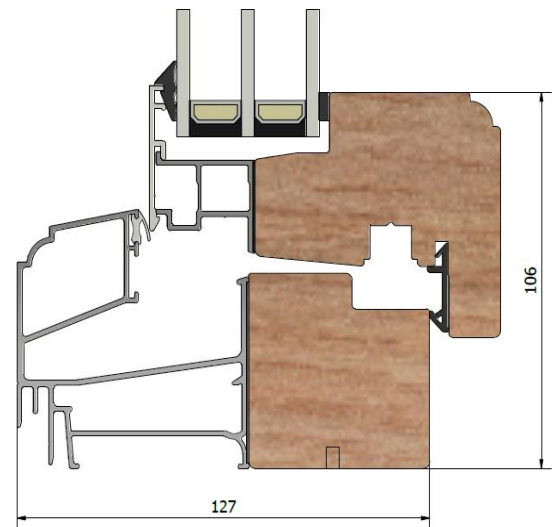

Epok LIF1273

Inward opening window, tripple glazed

Product Facts

Frame depth (mm)	127
Sound reduction Rw (dB)	35 - 45
U-value (W/m ² K)	1,0 - 1,3
Surface finish	Optional RAL or NCS
Weep holes	Hidden or Visible
Opening	Inward
Hinges	Bolt-hinges

Install the windowsill in the innermost track